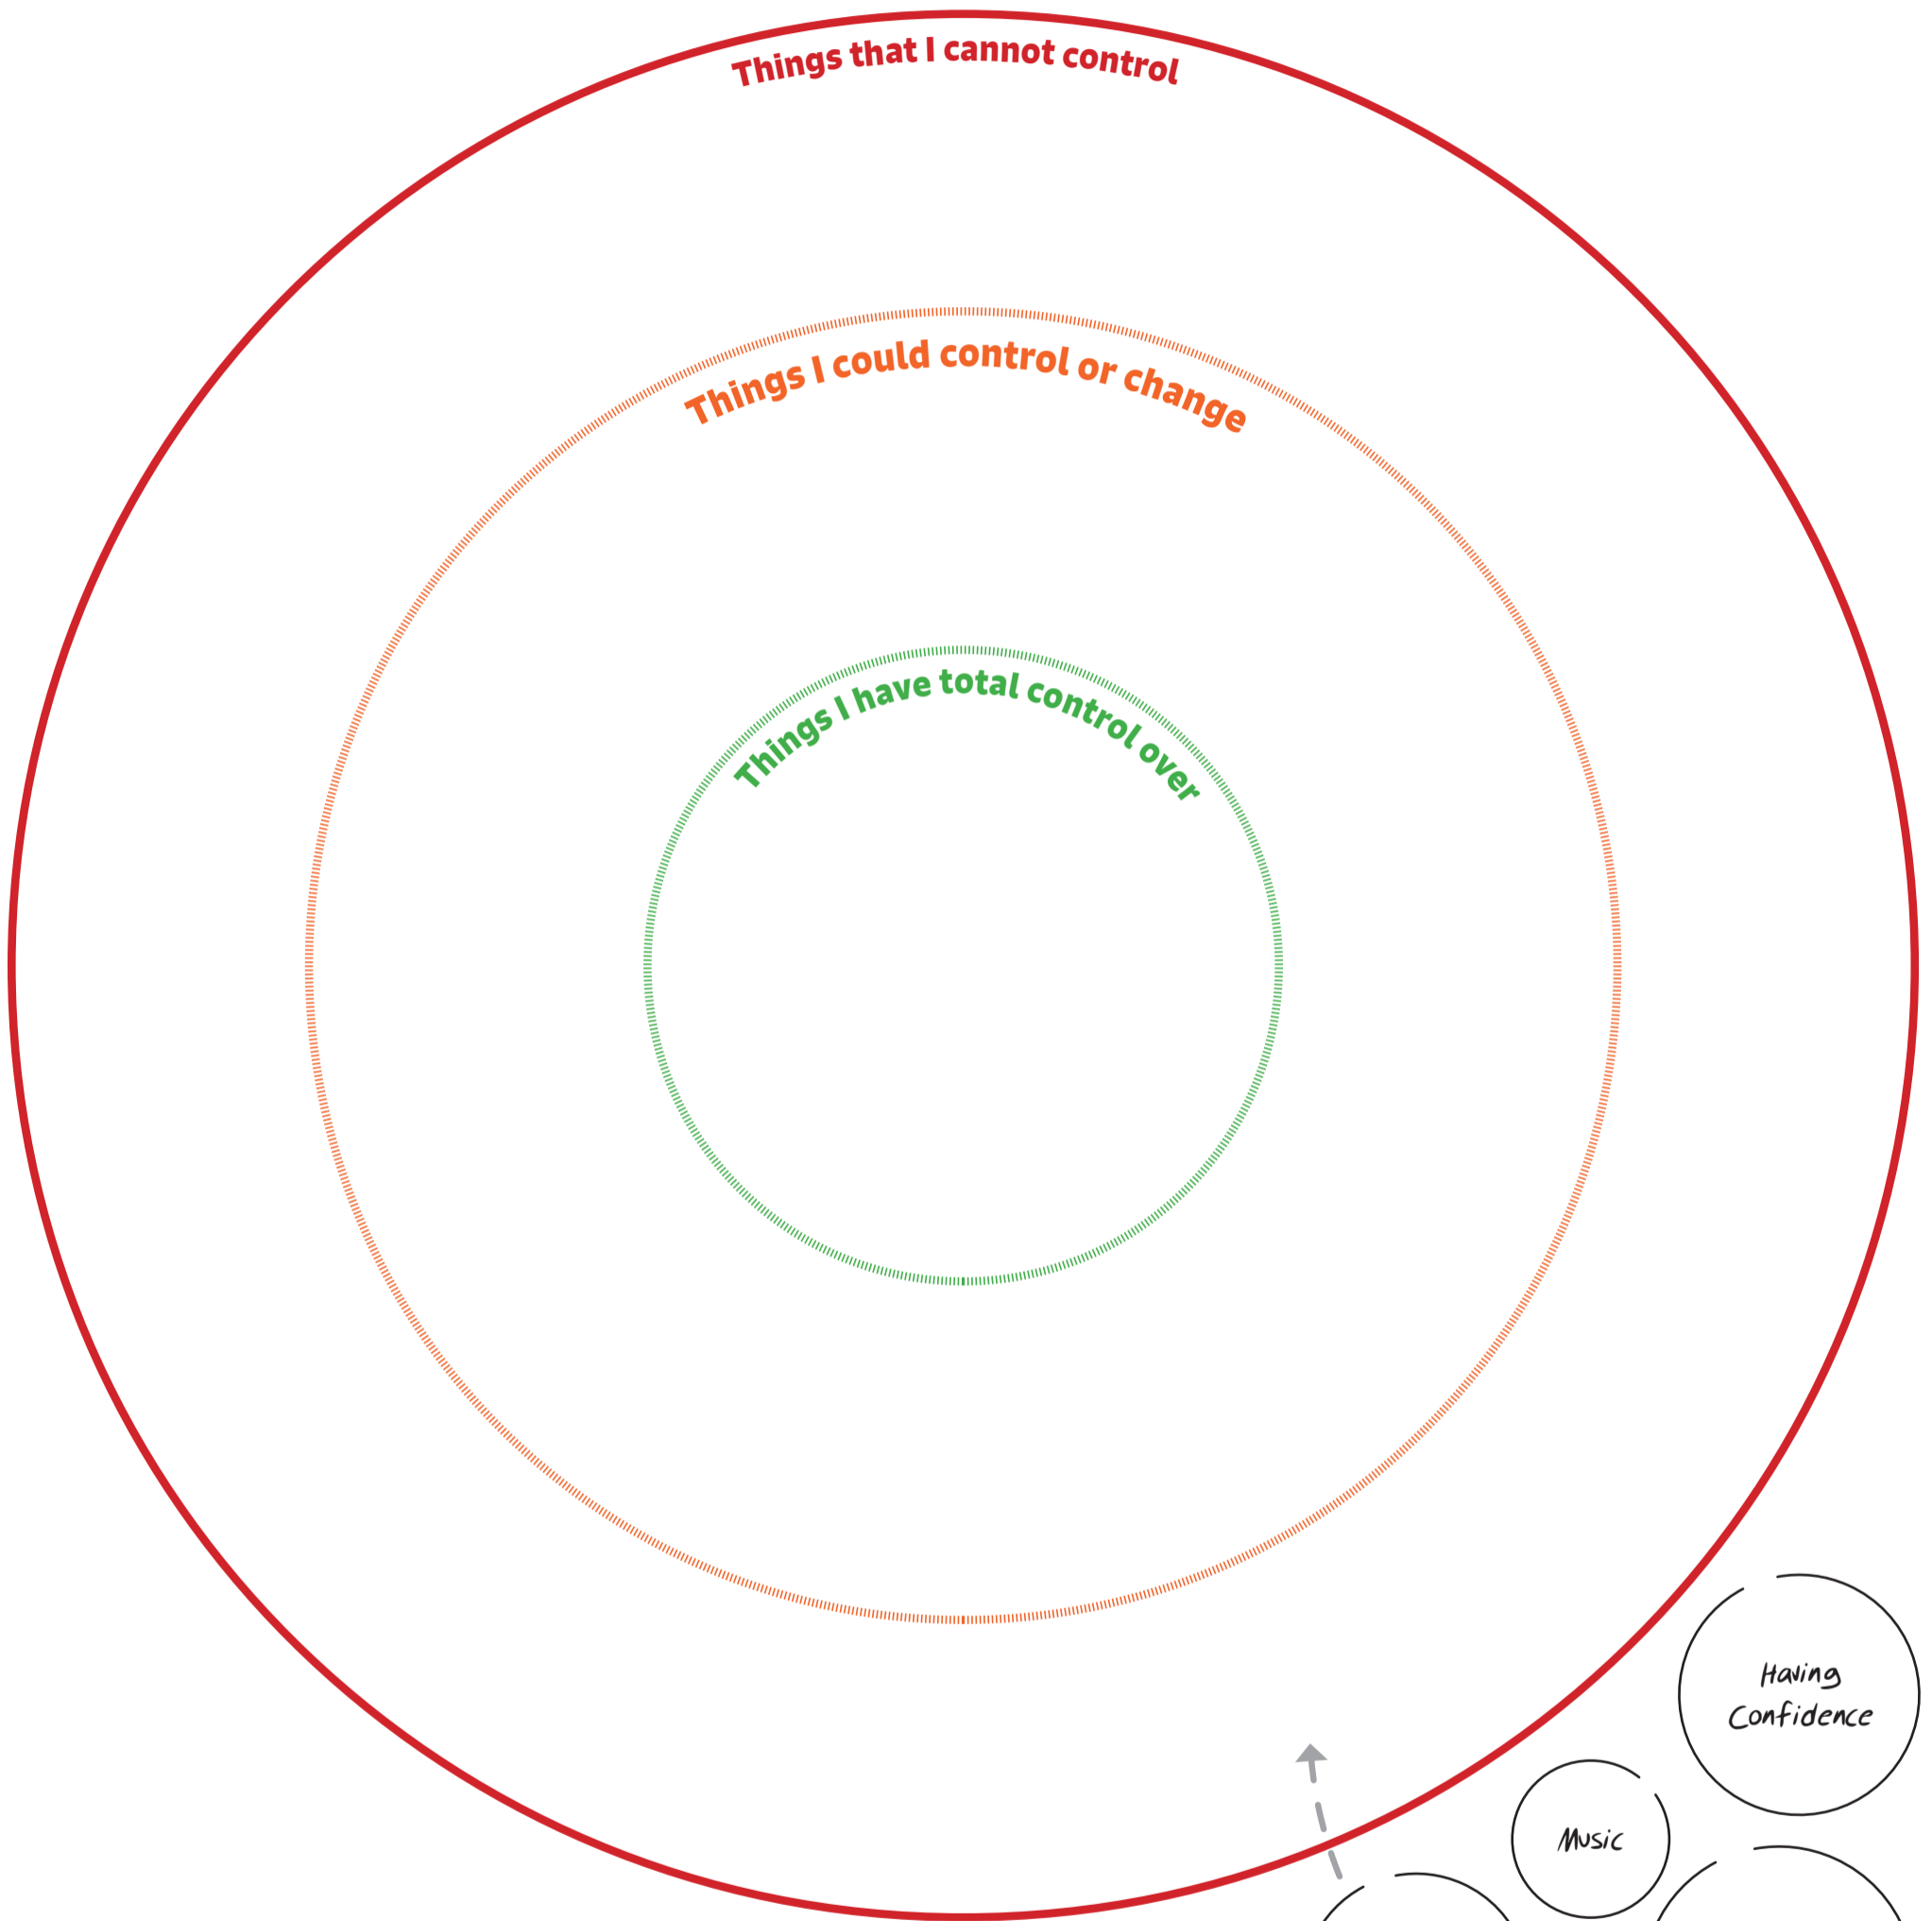

# Make a change to make a difference...

How much control do you have over the things that do your head in?  
Which of the three circles could you write them in?

Are there are things you could do something about to get more or less control?

Print more at  
[leapfrog.tools/target-control](http://leapfrog.tools/target-control)